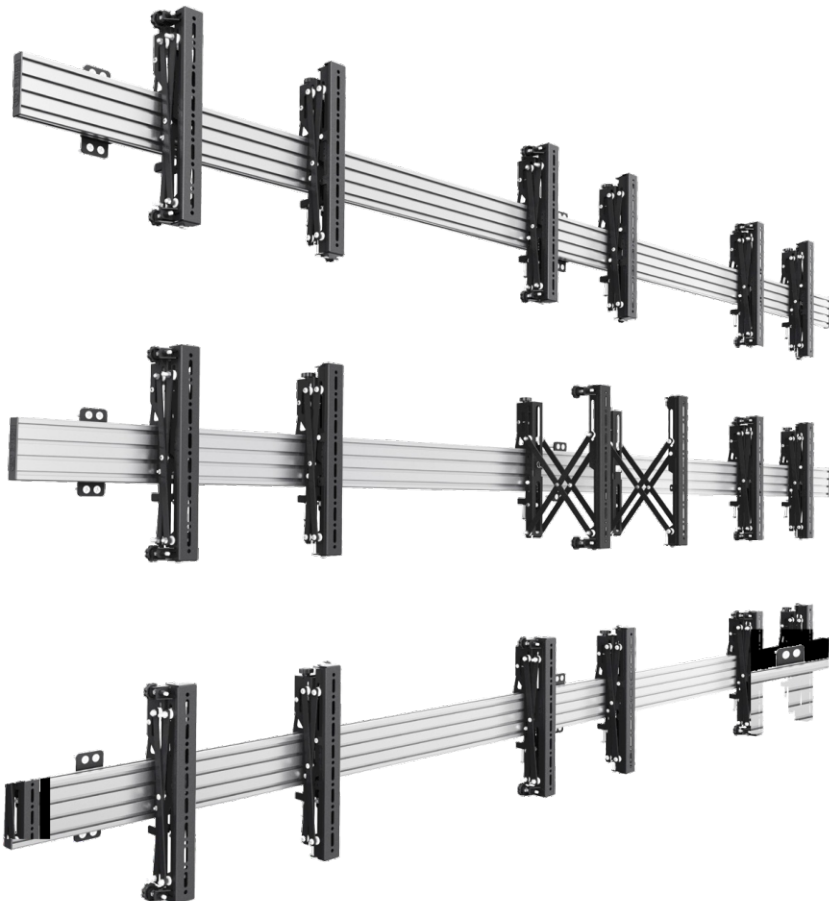

## INNOVATIVE DESIGN

The MATRIX Videowall is a modular wall mounting system for video wall installations of any size and features pop-in, pop-out interface arms designed to aid installation and allow access to the rear of the screens for servicing and maintenance. The MATRIX Videowall features a contemporary, lightweight yet incredibly strong design with a high-end aesthetic quality and 8-point micro-adjustment for seamless screen alignment.

## FEATURES

- Universal design suitable for all sized screens up to 50kg (per screen)
- Features pop-in, pop-out function to allow access to the rear of screens for servicing and maintenance and to aid installation
- Can be used in an endless variety of configurations
- Tool-less micro-adjustments at 8 points for seamless display alignment
- Suitable for landscape or portrait mounting
- High-end aesthetic quality
- Safety screws help prevent unauthorised removal of screens
- Ideal for recess mounting video walls
- Arms include locking screw to prevent accidental pop-out of screens
- Cable management included for a neat and tidy installation
- Multiple rail lengths available (rails can also be joined to create larger installs)

Tool-less micro-adjustment at 8 points for seamless display alignment

## SPECIFICATION

Typical LCD Size	39" - 65"
Weight Capacity	50kg
Depth (with micro-adjustment)	113mm~127mm
Depth (popped out with micro-adjustment)	293mm~307mm

Push to open / push to close system provides quick and easy service access