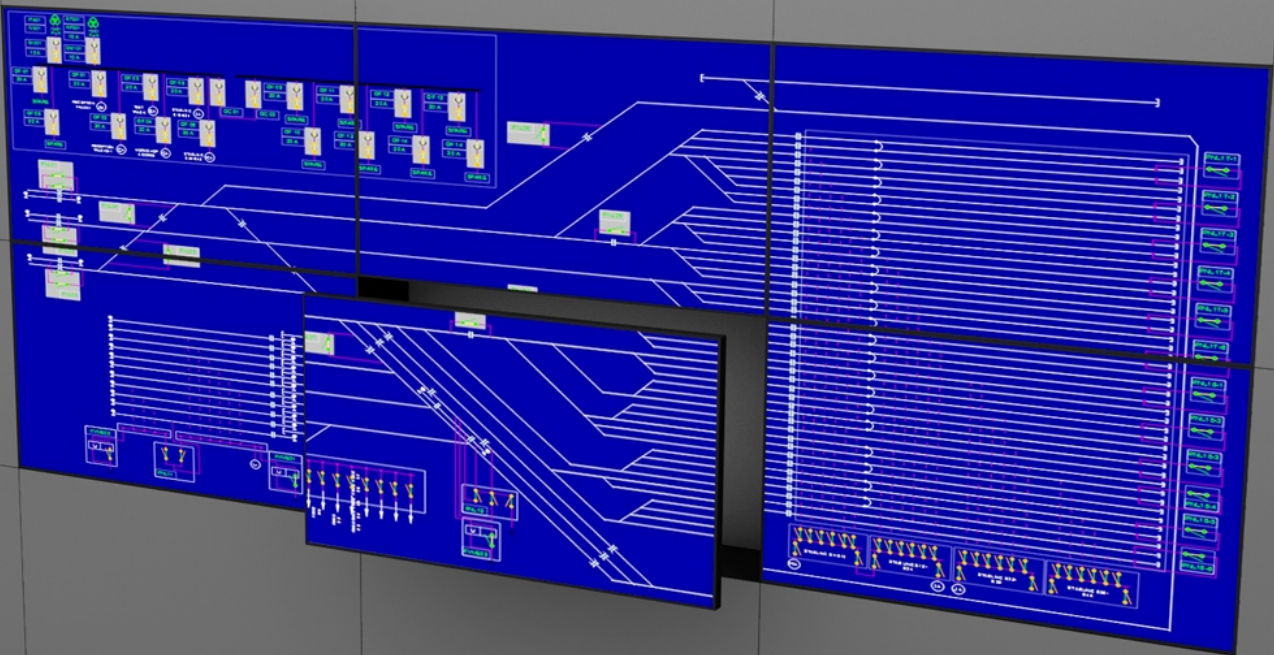

## INNOVATIVE DESIGN

The MATRIX Videowall is a modular wall mounting system for video wall installations of any size and features pop-in, pop-out interface arms designed to aid installation and allow access to the rear of the screens for servicing and maintenance. The MATRIX Videowall features a contemporary, lightweight yet incredibly strong design with a high-end aesthetic quality and 8-point micro-adjustment for seamless screen alignment.

## FEATURES

- Universal design suitable for all sized screens up to 50kg (per screen)
- Features pop-in, pop-out function to allow access to the rear of screens for servicing and maintenance and to aid installation
- Can be used in an endless variety of configurations
- Tool-less micro-adjustments at 8 points for seamless display alignment
- Suitable for landscape or portrait mounting
- High-end aesthetic quality
- Safety screws help prevent unauthorised removal of screens
- Ideal for recess mounting video walls
- Arms include locking screw to prevent accidental pop-out of screens
- Cable management included for a neat and tidy installation
- Multiple rail lengths available (rails can also be joined to create larger installs)

Tool-less micro-adjustment at 8 points for seamless display alignment

## SPECIFICATION

Typical LCD Size	39" - 65"
Weight Capacity	50kg
Depth (with micro-adjustment)	113mm~127mm
Depth (popped out with micro-adjustment)	293mm~307mm

Push to open / push to close system provides quick and easy service access