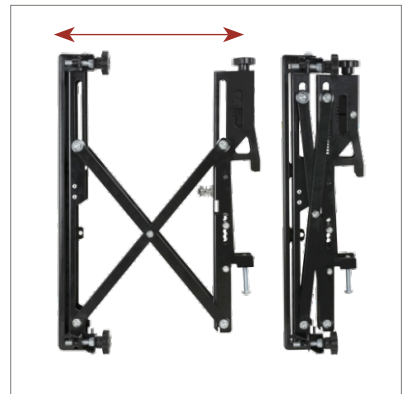

## INNOVATIVE DESIGN

The MATRIX Videowall is a modular wall mounting system for video wall installations of any size and features pop-in, pop-out interface arms designed to aid installation and allow access to the rear of the screens for servicing and maintenance. The MATRIX Videowall features a contemporary, lightweight yet incredibly strong design with a high-end aesthetic quality and 8-point micro-adjustment for seamless screen alignment.

## FEATURES

- Universal design suitable for all sized screens up to 50kg (per screen)
- Features pop-in, pop-out function to allow access to the rear of screens for servicing and maintenance and to aid installation
- Can be used in an endless variety of configurations
- Tool-less micro-adjustments at 8 points for seamless display alignment
- Suitable for landscape or portrait mounting
- High-end aesthetic quality
- Safety screws help prevent unauthorised removal of screens
- Ideal for recess mounting video walls
- Arms include locking screw to prevent accidental pop-out of screens
- Cable management included for a neat and tidy installation
- Multiple rail lengths available (rails can also be joined to create larger installs)

Tool-less micro-adjustment at 8 points for seamless display alignment

## SPECIFICATION

Typical LCD Size	39" - 65"
Weight Capacity	50kg
Depth (with micro-adjustment)	113mm~127mm
Depth (popped out with micro-adjustment)	293mm~307mm

Push to open / push to close system provides quick and easy service access