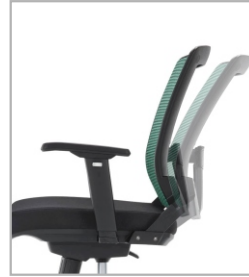

VERSATILITY

The ELITE Operator Ergonomic Task Chair offers a comprehensive range of ergonomic features providing superior comfort for the operator in the 24/7 environments.

FEATURES

- Synchronised Tilt Mechanism
- Multi-adjustable PU Armrests
- Wide Seating Height Range
- Molded Foam Seatpan
- Breathable Mesh Backrest

Sliding Armrest

Height Adjustable Armrest

Synchronised Tilt Mechanism

Nylon 5 Prong Base